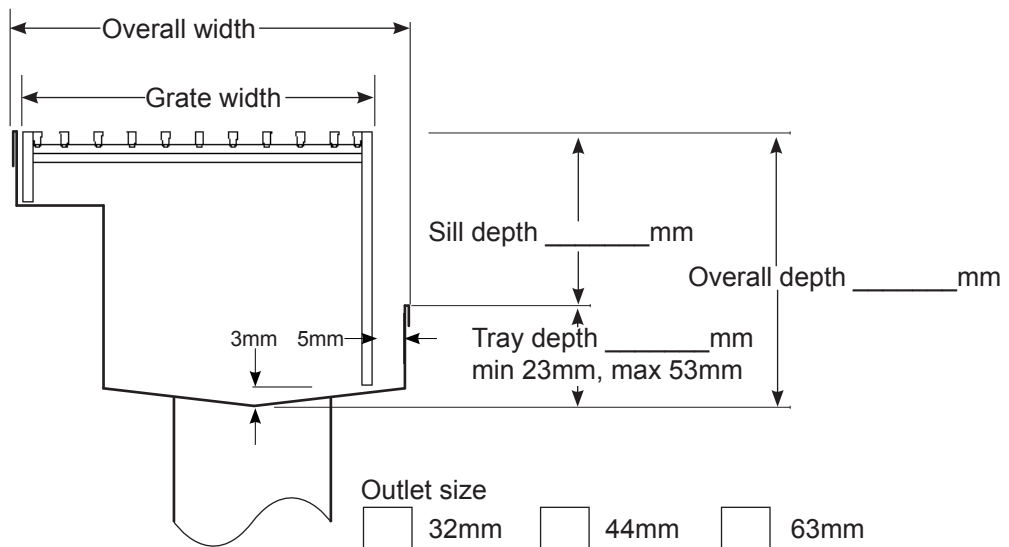

Threshold drain - Standard for Sill + Sub si

Order Form

Standard grate (TR)

- 65mm Grate Overall width = 75mm
- 100mm Grate Overall width = 110mm

- Outlet size
- 32mm 44mm 63mm
 - 38mm 51mm 76mm

NOTE,
Overall length equals door cavity width minus 4mm to allow for fitting.