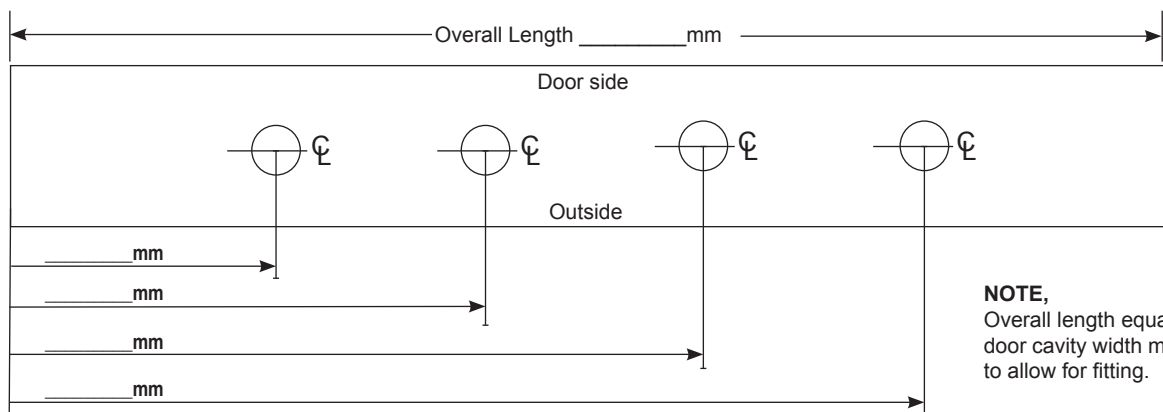

Threshold drain - Standard for Sill + Sub si

Order Form

Standard grate (TR)

- 65mm Grate Overall width = 75mm
- 100mm Grate Overall width = 110mm

- Outlet size
- 32mm 44mm 63mm
 - 38mm 51mm 76mm

NOTE,
Overall length equals door cavity width minus 4mm to allow for fitting.